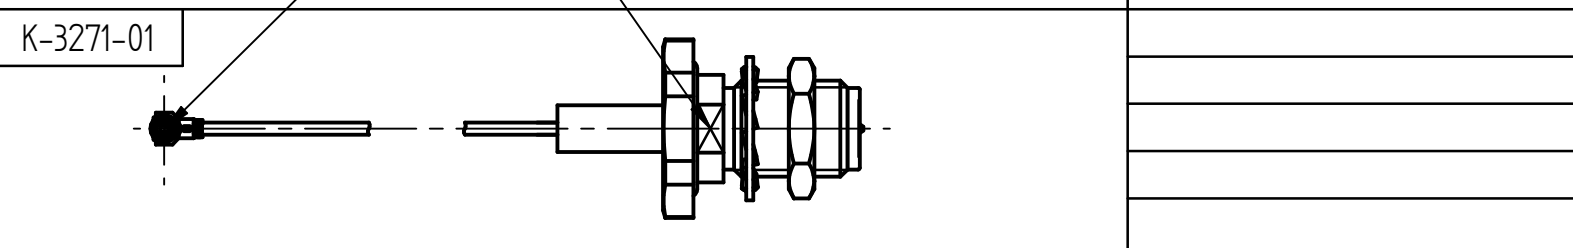

Pos.	Pcs.	Description	Type-No.	Remark
①	1	SMA - Cable mount plug rev. pol.	578742.1412.213 (1081179)	
②	1	Cable	See chart on the right side!	
③				
④				
⑤				
⑥				
⑦				

③	Pcs.	Cable	Cable-type	Part No. IMS	Cable-length L	Lenght L1	Lenght L2
	0,5	K-3271-01	IPEX MHF4	(1129415)	61,65±2	59±3	70±3
	0,5	K-3271-02	IPEX MHF4	(1128795)	191,6±3	189±5	200±5
A03	0,5	K-3271-03	IPEX MHF4	(1128795)	121,6±3	119±5	130±5

No. of cable	Pcs

Following parts are enclosed separately:

- Gasket
- Fan disk
- Coupling nut

Change ID	Rev.	Alteration	Date	Name
100043991	A03	New Length variant	29.07.2022	zssimon
100043833	A02	RP-SMA connector housing modified	25.07.2022	zssimon

Revision history

Projection - ISO 5456	Unit system - Metric	General tolerance	Stripping tolerance	Document type
	All dim. in [mm]	ISO 2768 mH	AA-CS-12 <i>HyperLink</i>	Cable assembly drawing
Created by	Approved by	Title	Drawing number	Scale
zssimon	F. Jäckel	RF- flexible cable assembly	K-3271-XX	3:1
IMS CONNECTOR SYSTEMS		Supplementary title	Rev.	Date of issue
		HF- Leitung flexibel	A 03	25.03.2022
			Lang.	Sheet
			EN	1/1