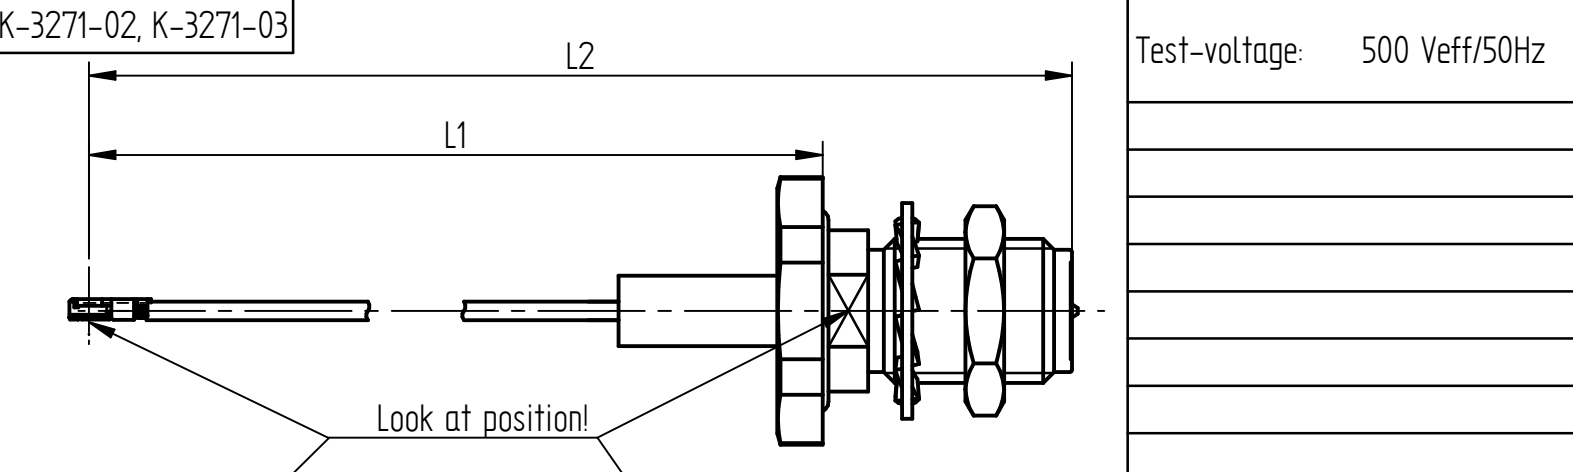

Pos.	Pcs.	Description	Type-No.	Remark
①	1	SMA - Cable mount plug rev. pol.	578742.1412.213 (1081179)	
②	1	Cable	See chart on the right side!	
③				
④				
⑤				
⑥				
⑦				

③	Pcs.	Cable	Cable-type	Part No. IMS	Cable-length L	Lenght L1	Lenght L2
	0,5	K-3271-01	IPEX MHF4	(1129415)	61,65±2	59±3	70±3
	0,5	K-3271-02	IPEX MHF4	(1128795)	191,6±3	189±5	200±5
A03	0,5	K-3271-03	IPEX MHF4	(1128795)	121,6±3	119±5	130±5

No. of cable	Pcs

Following parts are enclosed separately:

- Gasket
- Fan disk
- Coupling nut

Change ID	Rev.	Alteration	Date	Name
100043991	A03	New Length variant	29.07.2022	zssimon
100043833	A02	RP-SMA connector housing modified	25.07.2022	zssimon

Revision history

Projection - ISO 5456	Unit system - Metric	General tolerance	Stripping tolerance	Document type
	All dim. in [mm]	ISO 2768 mH	AA-CS-12 <i>HyperLink</i>	Cable assembly drawing
Created by	Approved by	Title	Drawing number	Scale
zssimon	F. Jäckel	RF- flexible cable assembly	K-3271-XX	3:1
IMS CONNECTOR SYSTEMS		Supplementary title	Rev.	Date of issue
		HF- Leitung flexibel	A 03	25.03.2022
			Lang.	Sheet
			EN	1/1