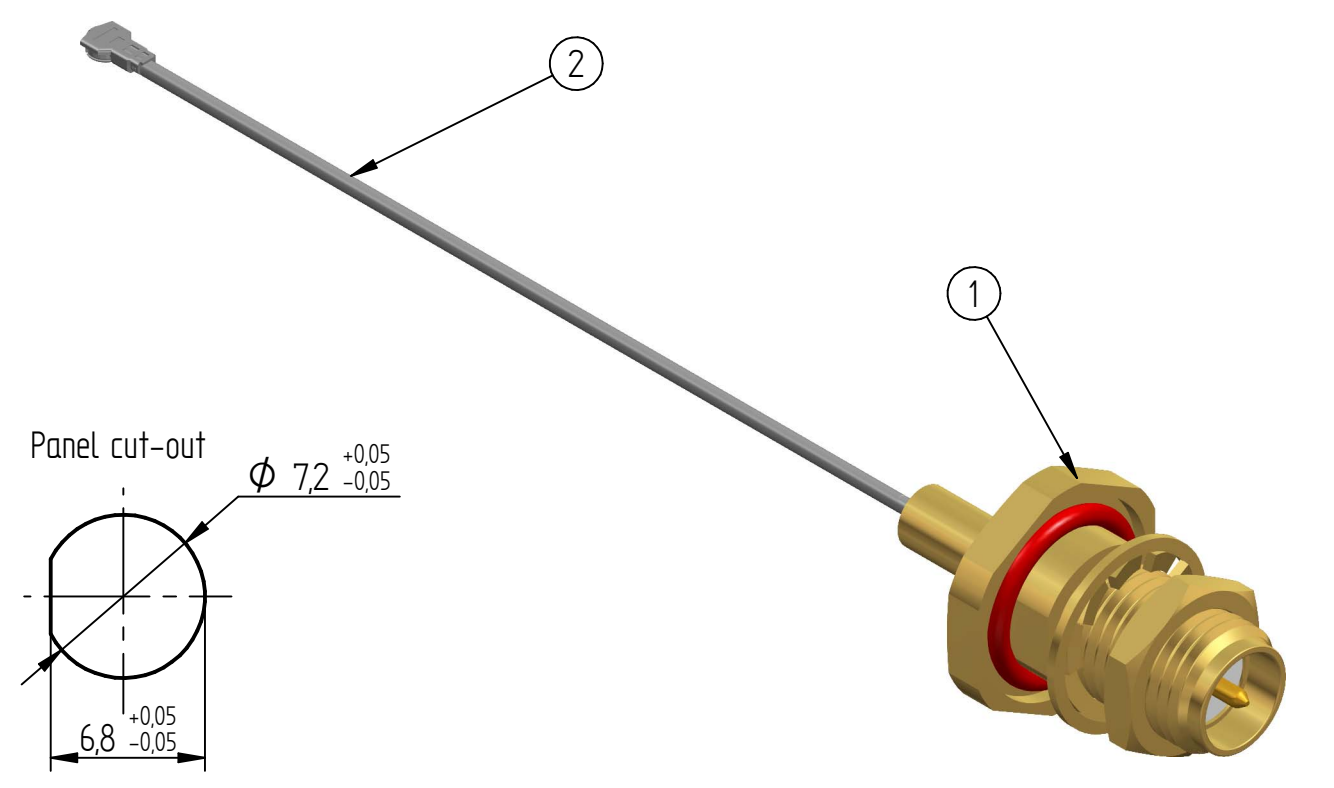

Pos.	Pcs.	Description	Type-No.	Remark
①	1	SMA - Cable mount plug rev. pol.	578742.1412.213 (1081179)	
②	1	Cable	See chart on the right side!	
③				
④				
⑤				
⑥				
⑦				

③	Pcs.	Cable	Cable-type	Part No. IMS	Cable-length L	Lenght L1	Lenght L2
	0,5	K-3271-01	IPEX MHF4	(1129415)	61,65±2	59±3	70±3
	0,5	K-3271-02	IPEX MHF4	(1128795)	191,6±3	189±5	200±5
A03	0,5	K-3271-03	IPEX MHF4	(1128795)	121,6±3	119±5	130±5

No. of cable	Pcs

Following parts are enclosed separately:

- Gasket
- Fan disk
- Coupling nut

Change ID	Rev.	Alteration	Date	Name
100043991	A03	New Length variant	29.07.2022	zssimon
100043833	A02	RP-SMA connector housing modified	25.07.2022	zssimon

Revision history

Projection - ISO 5456	Unit system - Metric	General tolerance	Stripping tolerance	Document type
	All dim. in [mm]	ISO 2768 mH	AA-CS-12 <i>HyperLink</i>	Cable assembly drawing
Created by	Approved by	Title	Drawing number	Scale
zssimon	F. Jäckel	RF- flexible cable assembly	K-3271-XX	3:1
IMS CONNECTOR SYSTEMS		Supplementary title	Rev.	Date of issue
		HF- Leitung flexibel	A 03	25.03.2022
			Lang.	Sheet
			EN	1/1