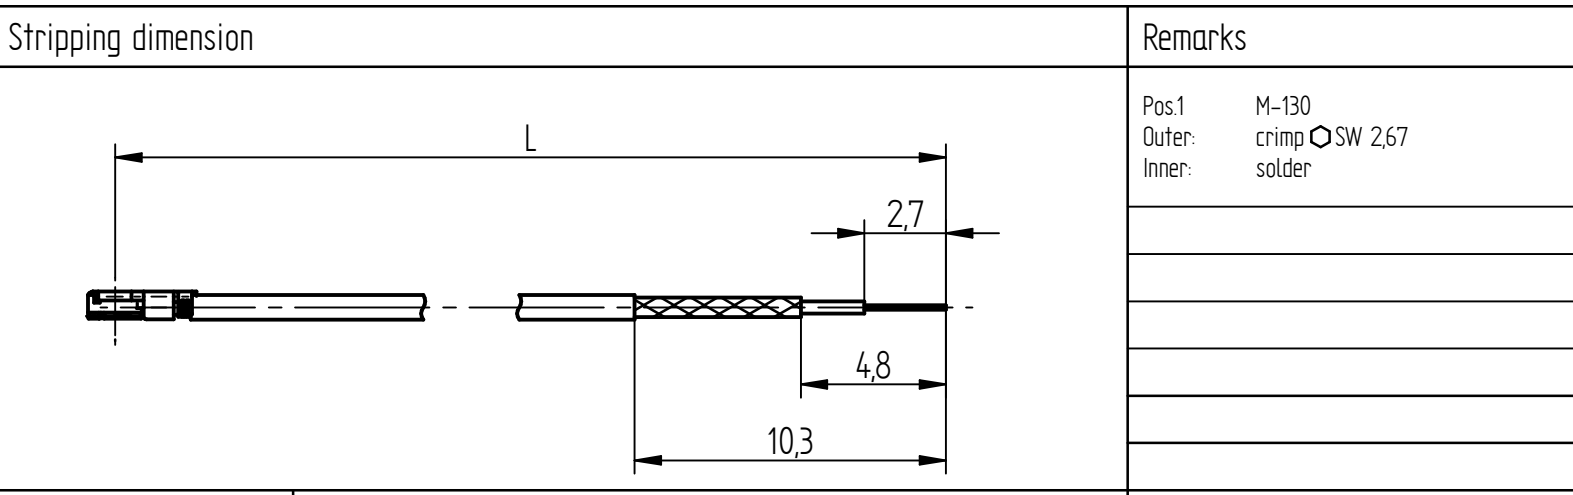

Pos.	Pcs.	Description	Type-No.	Remark
①	1	SMA - Cable mount plug rev. pol.	578742.1412.213 (1081179)	
②	1	Cable	See chart on the right side!	
③				
④				
⑤				
⑥				
⑦				

③	Pcs.	Cable	Cable-type	Part No. IMS	Cable-length L	Lenght L1	Lenght L2
	0,5	K-3271-01	IPEX MHF4	(1129415)	61,65±2	59±3	70±3
	0,5	K-3271-02	IPEX MHF4	(1128795)	191,6±3	189±5	200±5
A03	0,5	K-3271-03	IPEX MHF4	(1128795)	121,6±3	119±5	130±5

No. of cable	Pcs

Following parts are enclosed separately:

- Gasket
- Fan disk
- Coupling nut

Change ID	Rev.	Alteration	Date	Name
100043991	A03	New Length variant	29.07.2022	zssimon
100043833	A02	RP-SMA connector housing modified	25.07.2022	zssimon

Revision history

Projection - ISO 5456	Unit system - Metric	General tolerance	Stripping tolerance	Document type
	All dim. in [mm]	ISO 2768 mH	AA-CS-12 <i>HyperLink</i>	Cable assembly drawing
Created by	Approved by	Title	Drawing number	Scale
zssimon	F. Jäckel	RF- flexible cable assembly	K-3271-XX	3:1
IMS CONNECTOR SYSTEMS		Supplementary title	Rev.	Date of issue
		HF- Leitung flexibel	A 03	25.03.2022
			Lang.	Sheet
			EN	1/1